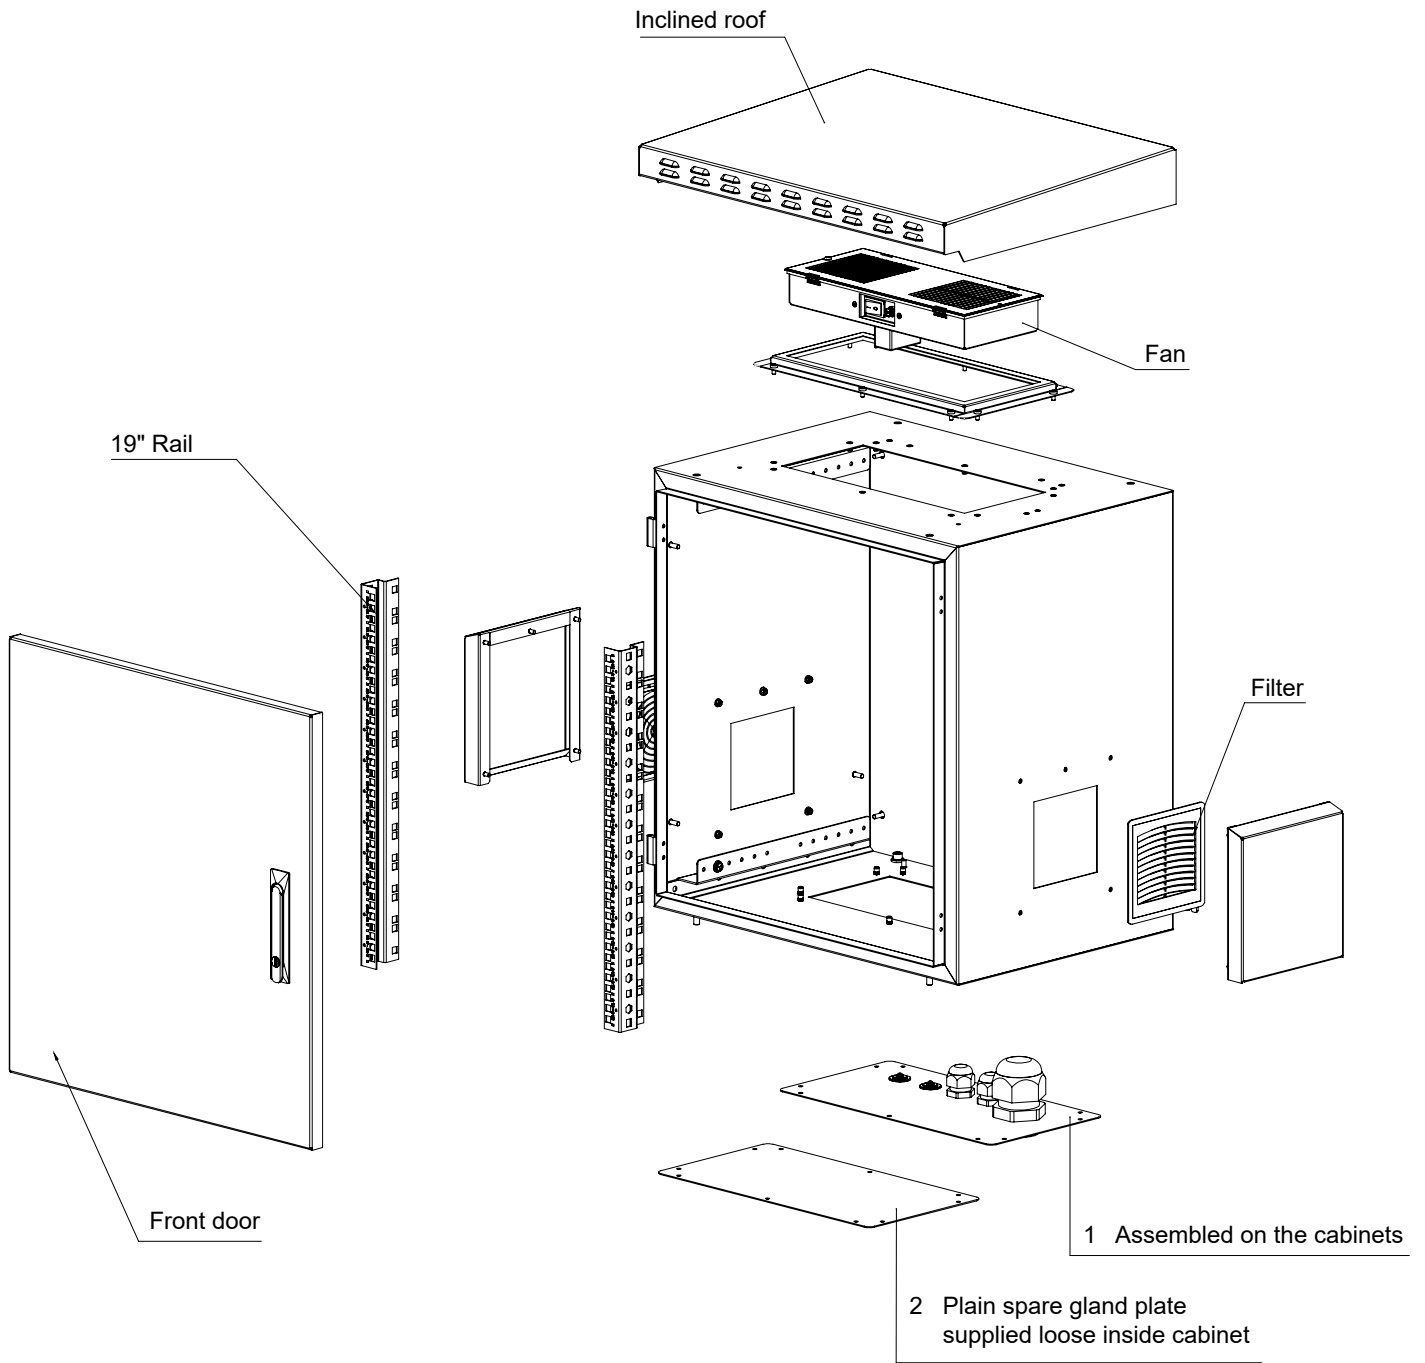

Top view

Bottom view

Inside view

Front view

Side view

Rear view

Top inside view

Front door opening angle

3 point locking system

	A		B	
	Min	Max	Min	Max
D=450	60 mm	185 mm	260 mm	385 mm
D=600	60 mm	335 mm	260 mm	535 mm

**Exploded view**