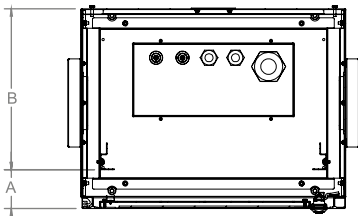

Top view

Bottom view

Inside view

Front view

Side view

Rear view

Top inside view

Front door opening angle

3 point locking system

	A		B	
	Min	Max	Min	Max
D=450	60 mm	185 mm	260 mm	385 mm
D=600	60 mm	335 mm	260 mm	535 mm

**Exploded view**