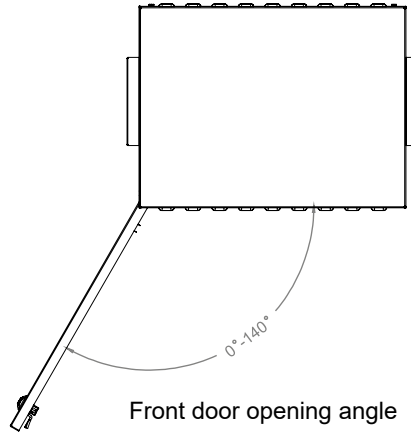

Top view

Bottom view

Inside view

Front view

Side view

Rear view

Top inside view

Front door opening angle

3 point locking system

	A		B	
	Min	Max	Min	Max
D=450	60 mm	185 mm	260 mm	385 mm
D=600	60 mm	335 mm	260 mm	535 mm

**Exploded view**