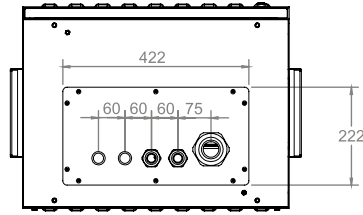

Top view

Bottom view

Inside view

Front view

Side view

Rear view

Top inside view

Front door opening angle

3 point locking system

	A		B	
	Min	Max	Min	Max
D=450	60 mm	185 mm	260 mm	385 mm
D=600	60 mm	335 mm	260 mm	535 mm

**Exploded view**