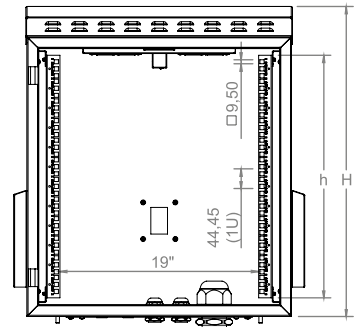

Top view

Bottom view

Inside view

Front view

Side view

Rear view

Top inside view

Front door opening angle

3 point locking system

	A		B	
	Min	Max	Min	Max
D=450	60 mm	185 mm	260 mm	385 mm
D=600	60 mm	335 mm	260 mm	535 mm

**Exploded view**