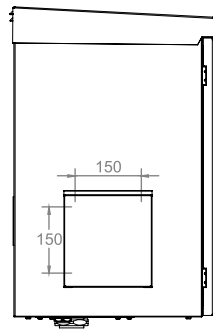

Top view

Bottom view

Inside view

Front view

Side view

Rear view

Top inside view

Front door opening angle

3 point locking system

	A		B	
	Min	Max	Min	Max
D=450	60 mm	185 mm	260 mm	385 mm
D=600	60 mm	335 mm	260 mm	535 mm

**Exploded view**