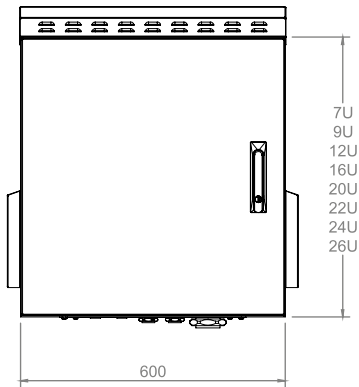

Top view

Bottom view

Inside view

Front view

Side view

Rear view

Top inside view

Front door opening angle

3 point locking system

	A		B	
	Min	Max	Min	Max
D=450	60 mm	185 mm	260 mm	385 mm
D=600	60 mm	335 mm	260 mm	535 mm

**Exploded view**